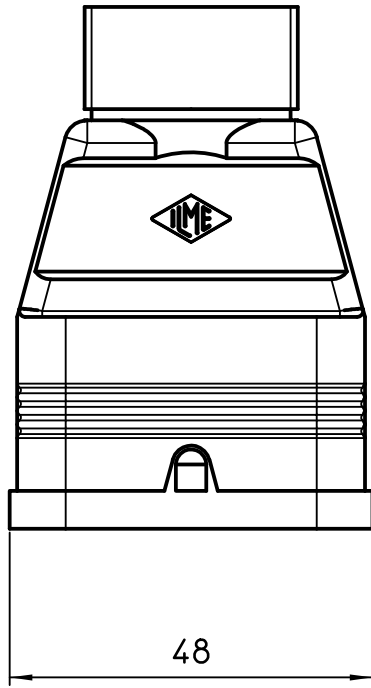

Diritti riservati All rights reserved

Date	16/03/09	CQ 08 V plastic hood top entry PG 21	Scale
Sign.	N. Visentin		1:1
			