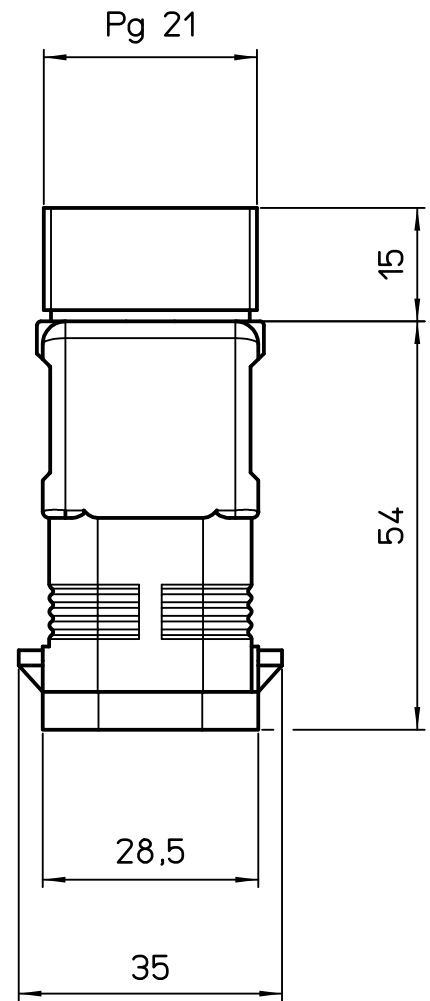

Diritti riservati All rights reserved

Date	16/03/09	CQ 08 V plastic hood top entry PG 21	Scale
Sign.	N. Visentin		1:1
			